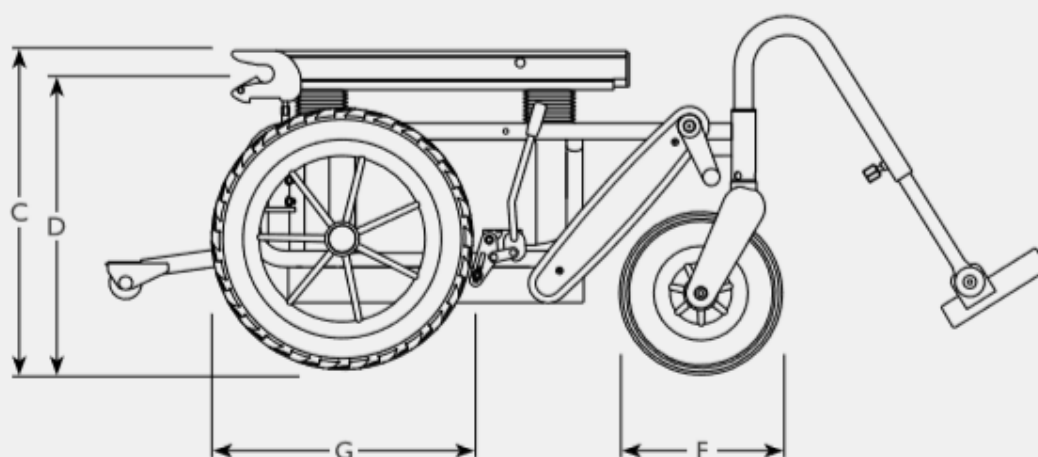

## Carony Classic Wheelchair System

**Carony Classic** is a wheelchair that allows the user to stay seated during the transfer to the vehicle seat. Basically, it's a wheelchair that turns into a vehicle seat, leaving the user seated. By docking the wheelchair to either a swivel seat or seat lift, the wheelchair seat can be slid off its base and onto the docking plate where the seat locks safely in place and becomes the car seat. **In short, a user can move from wheelchair to car seat and vice versa completely without lifting.**

## Dimensions and models

# Carony Classic Wheelchair System

TOP VIEW

TOP VIEW

SIDE VIEW

	Brake lever side	Length	Width	Height	Docking height	Turning radius	Front wheel diameter	Rear wheel diameter	Maximum user weight	Unit weight
Carony Classic, chassis		A	B	C	D	E	F	G		
Carony Classic 12", chassis	right	67	61	38-48	35-45	84	8"	12"	100	15
Carony Classic 12", chassis	left	67	61	38-48	35-45	84	8"	12"	100	15
Carony Classic 24", chassis	right	79*	67	38-48	35-45	84	7"	24"	100	19
Carony Classic 24", chassis	left	79*	67	38-48	35-45	84	7"	24"	100	19
Carony Classic 12" fixed, chassis	right	67	61	38, 43, 48	35, 40, 45	84	8"	12"	100	14
Carony Classic 12" fixed, chassis	left	67	61	38, 43, 48	35, 40, 45	84	8"	12"	100	14