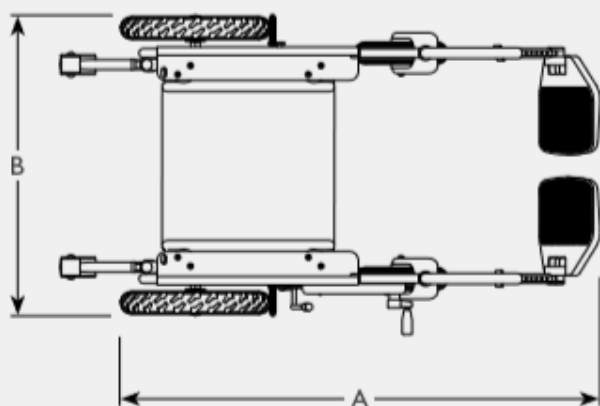

Dimensions and models

Carony Classic Wheelchair System

TOP VIEW