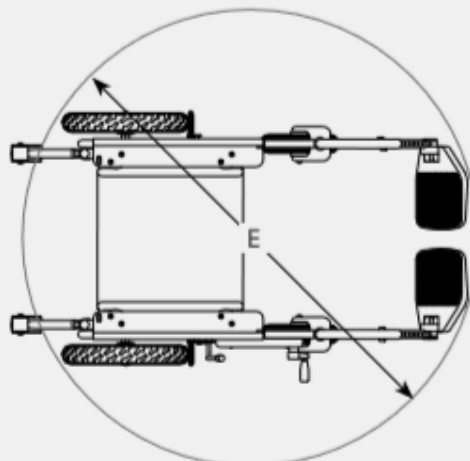

Dimensions and models

Carony Classic Wheelchair System

TOP VIEW

TOP VIEW

SIDE VIEW

	Brake lever side	Length	Width	Height	Docking height	Turning radius	Front wheel diameter	Rear wheel diameter	Maximum user weight	Unit weight
Carony Classic, chassis		A	B	C	D	E	F	G		
Carony Classic 12", chassis	right	67	61	38-48	35-45	84	8"	12"	100	15
Carony Classic 12", chassis	left	67	61	38-48	35-45	84	8"	12"	100	15
Carony Classic 24", chassis	right	79*	67	38-48	35-45	84	7"	24"	100	19
Carony Classic 24", chassis	left	79*	67	38-48	35-45	84	7"	24"	100	19
Carony Classic 12" fixed, chassis	right	67	61	38, 43, 48	35, 40, 45	84	8"	12"	100	14
Carony Classic 12" fixed, chassis	left	67	61	38, 43, 48	35, 40, 45	84	8"	12"	100	14

All weights and dimensions are given in kilograms and centimetres, and for reference only. *Including the anti-tip protection
Note! Only chassis, no seats. For available options see the Carony Classic configurator.

Contact us for a free quotation!

Address : BP19, 80490 Hallencourt, France

Tel : +33 (0)3 22 25 58 65 / Mobile : + 33 (0)6 45 72 46 90

contact@access-ability.eu
www.access-ability.eu