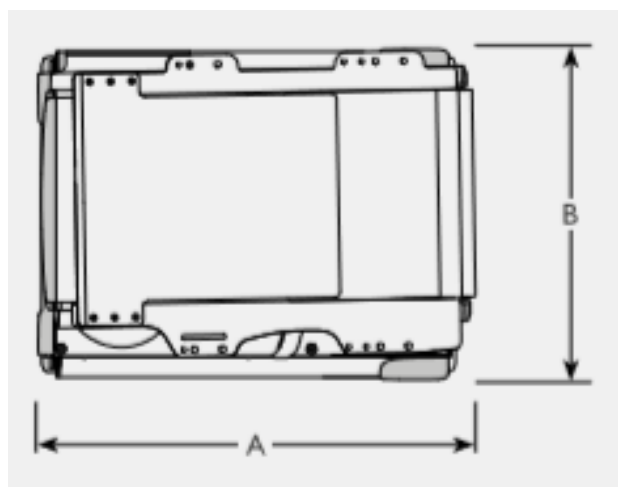

Turny Low Vehicle: models and dimensions

Turny Low Vehicle		Installation in vehicle	Length		Height	Swivel range	Movement, programming mode	Movement, comfort mode	Extension	Reverse extension (Re/Action®)	Inclination	Weight capacity	Unit weight
			A	B									
103259	Turny Low Vehicle	right	61	47	11	0-113°	51	0-41	30	10	4°	140	65
103260	Turny Low Vehicle	left	61	47	11	0-113°	51	0-41	30	10	4°	140	65
103648	Application tool	right											
103649	Application tool	left											
103562	Universal mounting bracket*	front											
101865	Universal wireless remote												

All weights and dimensions are given in kilograms and centimetres, and for reference only. Weight capacity refers to the total weight of the seat, accessories and user.