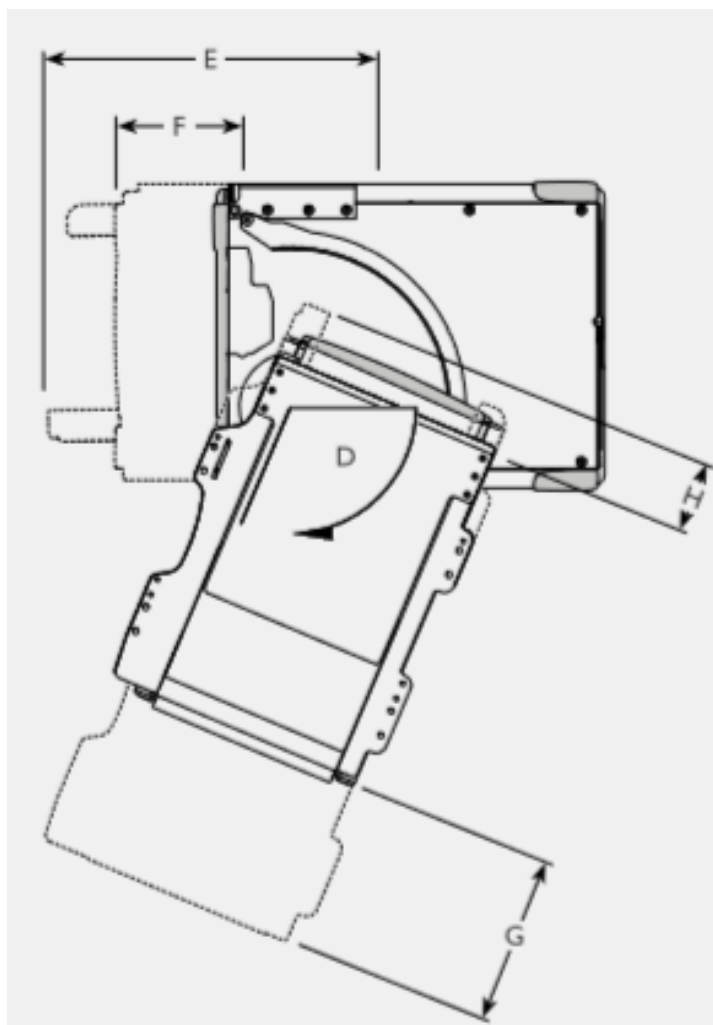

Turny Low Vehicle: models and dimensions

Turny Low Vehicle		Installation in vehicle	Length		Height	Swivel range	Movement, programming mode	Movement, comfort mode	Extension	Reverse extension (Re/Action®)	Inclination	Weight capacity	Unit weight
			A	B									
103259	Turny Low Vehicle	right	61	47	11	0-113°	51	0-41	30	10	4°	140	65
103260	Turny Low Vehicle	left	61	47	11	0-113°	51	0-41	30	10	4°	140	65
103648	Application tool	right											
103649	Application tool	left											
103562	Universal mounting bracket*	front											
101865	Universal wireless remote												

All weights and dimensions are given in kilograms and centimetres, and for reference only. Weight capacity refers to the total weight of the seat, accessories and user.